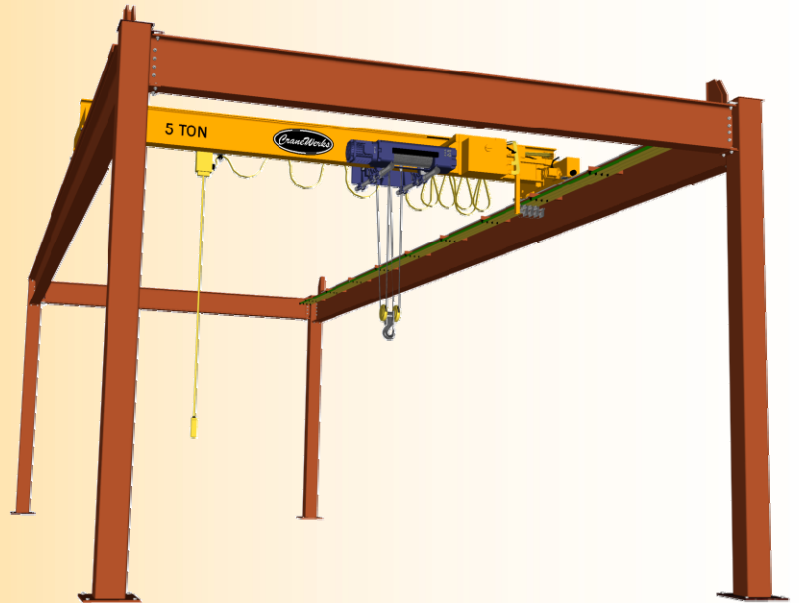

Free Standing Work Station Crane Structures

1 to 5 Ton Capacity

Other sizes available upon request.

Complete free standing crane structures that are designed to be compatible with any push, hand geared, or motorized bridge crane.

* Shown with CraneWerks motorized top running bridge crane equipped with a RH Advantage low profile wire rope hoist (sold separately) and optional figure-8 runway electrification system.

1 Ton Free Standing Workstation- 15' Height

Runway Length	Span	Model Number	Runway Length	Span	Model Number	Runway Length	Span	Model Number	Runway Length	Span	Model Number
20'	19'	CWS1-H15-R20-S19	30'	19'	CWS1-H15-R30-S19	40'	19'	CWS1-H15-R40-S19	50'	19'	CWS1-H15-R50-S19
	24'	CWS1-H15-R20-S24		24'	CWS1-H15-R30-S24		24'	CWS1-H15-R40-S24		24'	CWS1-H15-R50-S24
	29'	CWS1-H15-R20-S29		29'	CWS1-H15-R30-S29		29'	CWS1-H15-R40-S29		29'	CWS1-H15-R50-S29
	34'	CWS1-H15-R20-S34		34'	CWS1-H15-R30-S34		34'	CWS1-H15-R40-S34		34'	CWS1-H15-R50-S34
	39'	CWS1-H15-R20-S39		39'	CWS1-H15-R30-S39		39'	CWS1-H15-R40-S39		39'	CWS1-H15-R50-S39
25'	19'	CWS1-H15-R25-S19	35'	19'	CWS1-H15-R35-S19	45'	19'	CWS1-H15-R45-S19	55'	19'	CWS1-H15-R55-S19
	24'	CWS1-H15-R25-S24		24'	CWS1-H15-R35-S24		24'	CWS1-H15-R45-S24		24'	CWS1-H15-R55-S24
	29'	CWS1-H15-R25-S29		29'	CWS1-H15-R35-S29		29'	CWS1-H15-R45-S29		29'	CWS1-H15-R55-S29
	34'	CWS1-H15-R25-S34		34'	CWS1-H15-R35-S34		34'	CWS1-H15-R45-S34		34'	CWS1-H15-R55-S34
	39'	CWS1-H15-R25-S39		39'	CWS1-H15-R35-S39		39'	CWS1-H15-R45-S39		39'	CWS1-H15-R55-S39